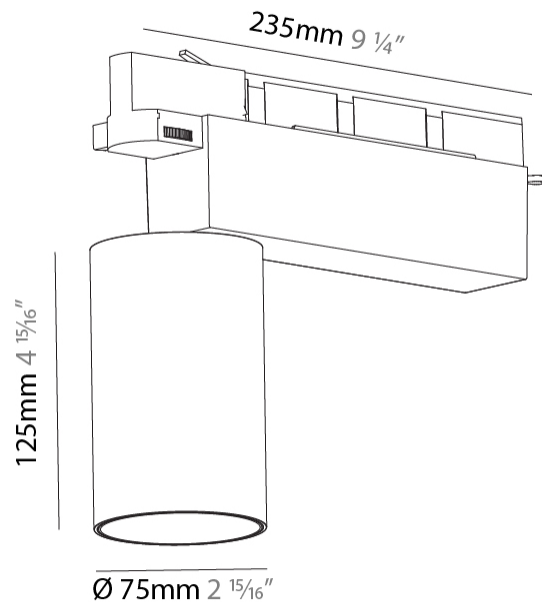

GENERAL

Series: Centriq
 Subseries: Centriq 75
 Brand: Prolicht
 Division: Architectural
 Mounting Type: Track
 Mounting Location: Ceiling
 Subcategory: Spots

PHYSICAL

Shape: Cylinder
 Diameter (mm): 75
 Diameter (in): 2 ¹⁵/₁₆
 Length (mm): 235
 Length (in): 9 ¹/₄
 Height (mm): 182
 Height (in): 7 ³/₁₆
 Light Distribution: Adjustable / Direct
 Weight (kg): 1.099
 Weight (lbs): 2.42
 Installation Requirement: Track or profile system
 Fixture Finish: SSR / BKV / CWI / CRY / HAB / UFT / ITA / RUA / FTG / MYG / LOD / PUS / FRO / FUP / KIA / POP / BLS / SPG / MEY / GOH / GUM / CHC / COM / ABZ / JAG / OBR / MOS / ROR
 Fixture Material: Aluminum Die Cast

OPTICAL

Reflector: 20 / 25 / 40
 Adjustability: Rotational 340°; Tilt 90°
 Upon Request: Special Beam Angles

RATINGS AND CERTIFICATIONS

Certified By: Certified for North American Standards
 IP rating: IP20

GENERAL

Series: Centriq
 Subseries: Centriq 75
 Brand: Prolicht
 Division: Architectural
 Mounting Type: Track
 Mounting Location: Ceiling
 Subcategory: Spots

PHYSICAL

Shape: Cylinder
 Diameter (mm): 75
 Diameter (in): 2 15/16
 Length (mm): 235
 Length (in): 9 1/4
 Height (mm): 125
 Height (in): 4 15/16
 Light Distribution: Adjustable / Direct
 Weight (kg): 1.099
 Weight (lbs): 2 7/16
 Fixture Finish: SSR / BKV / CWI / CRY / HAB / UFT / ITA / RUA / FTG / MYG / LOD / PUS / FRO / FUP / KIA / POP / BLS / SPG / MEY / GOH / GUM / CHC / COM / ABZ / JAG / OBR / MOS / ROR
 Fixture Material: Aluminum